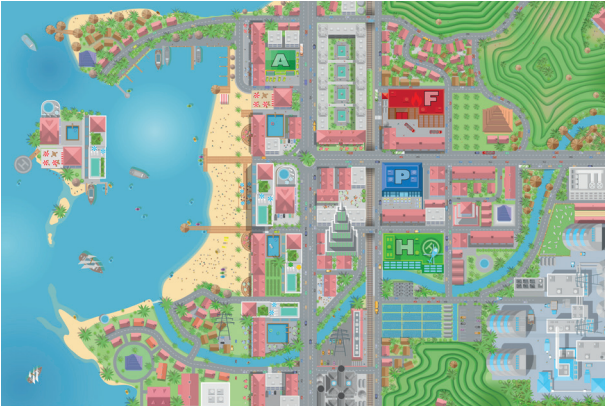

JESIP ESSENTIAL AIDES

PLANNING CITY MAP (150X100CM), WITH INTERACTIVE CUT-OUT VEHICLES AND HAZARDS

Qty	Price
1 unit	£410.55 each - click here to specify required map
2 units	£718.75 (£359.38 each) - click here to specify required maps
3 units	£1,029.25 (£343.08 each) - click here to specify required maps
4 units+	Please click here to make an enquiry

BESPOKE MAPS ALSO AVAILABLE. PLEASE CALL OR CLICK HERE TO ENQUIRE.

JESIP ESSENTIAL AIDES

MODERN CITY MAP

COASTAL CITY MAP

ASIAN COASTAL CITY MAP

MIDDLE EASTERN COASTAL CITY MAP

ARCHIPELAGO ISLANDS CITY MAP

**APPROPRIATE CUT-OUT VEHICLES & HAZARDS
(SUPPLIED WITH ALL MAPS)**

CITY MAPS (150X100CM), WITH INTERACTIVE CUT-OUT VEHICLES AND HAZARDS

Qty	Price
1 unit	£410.55 each - click here to specify required map
2 units	£718.75 (£359.38 each) - click here to specify required maps
3 units	£1,029.25 (£343.08 each) - click here to specify required maps
4 units+	Please click here to make an enquiry